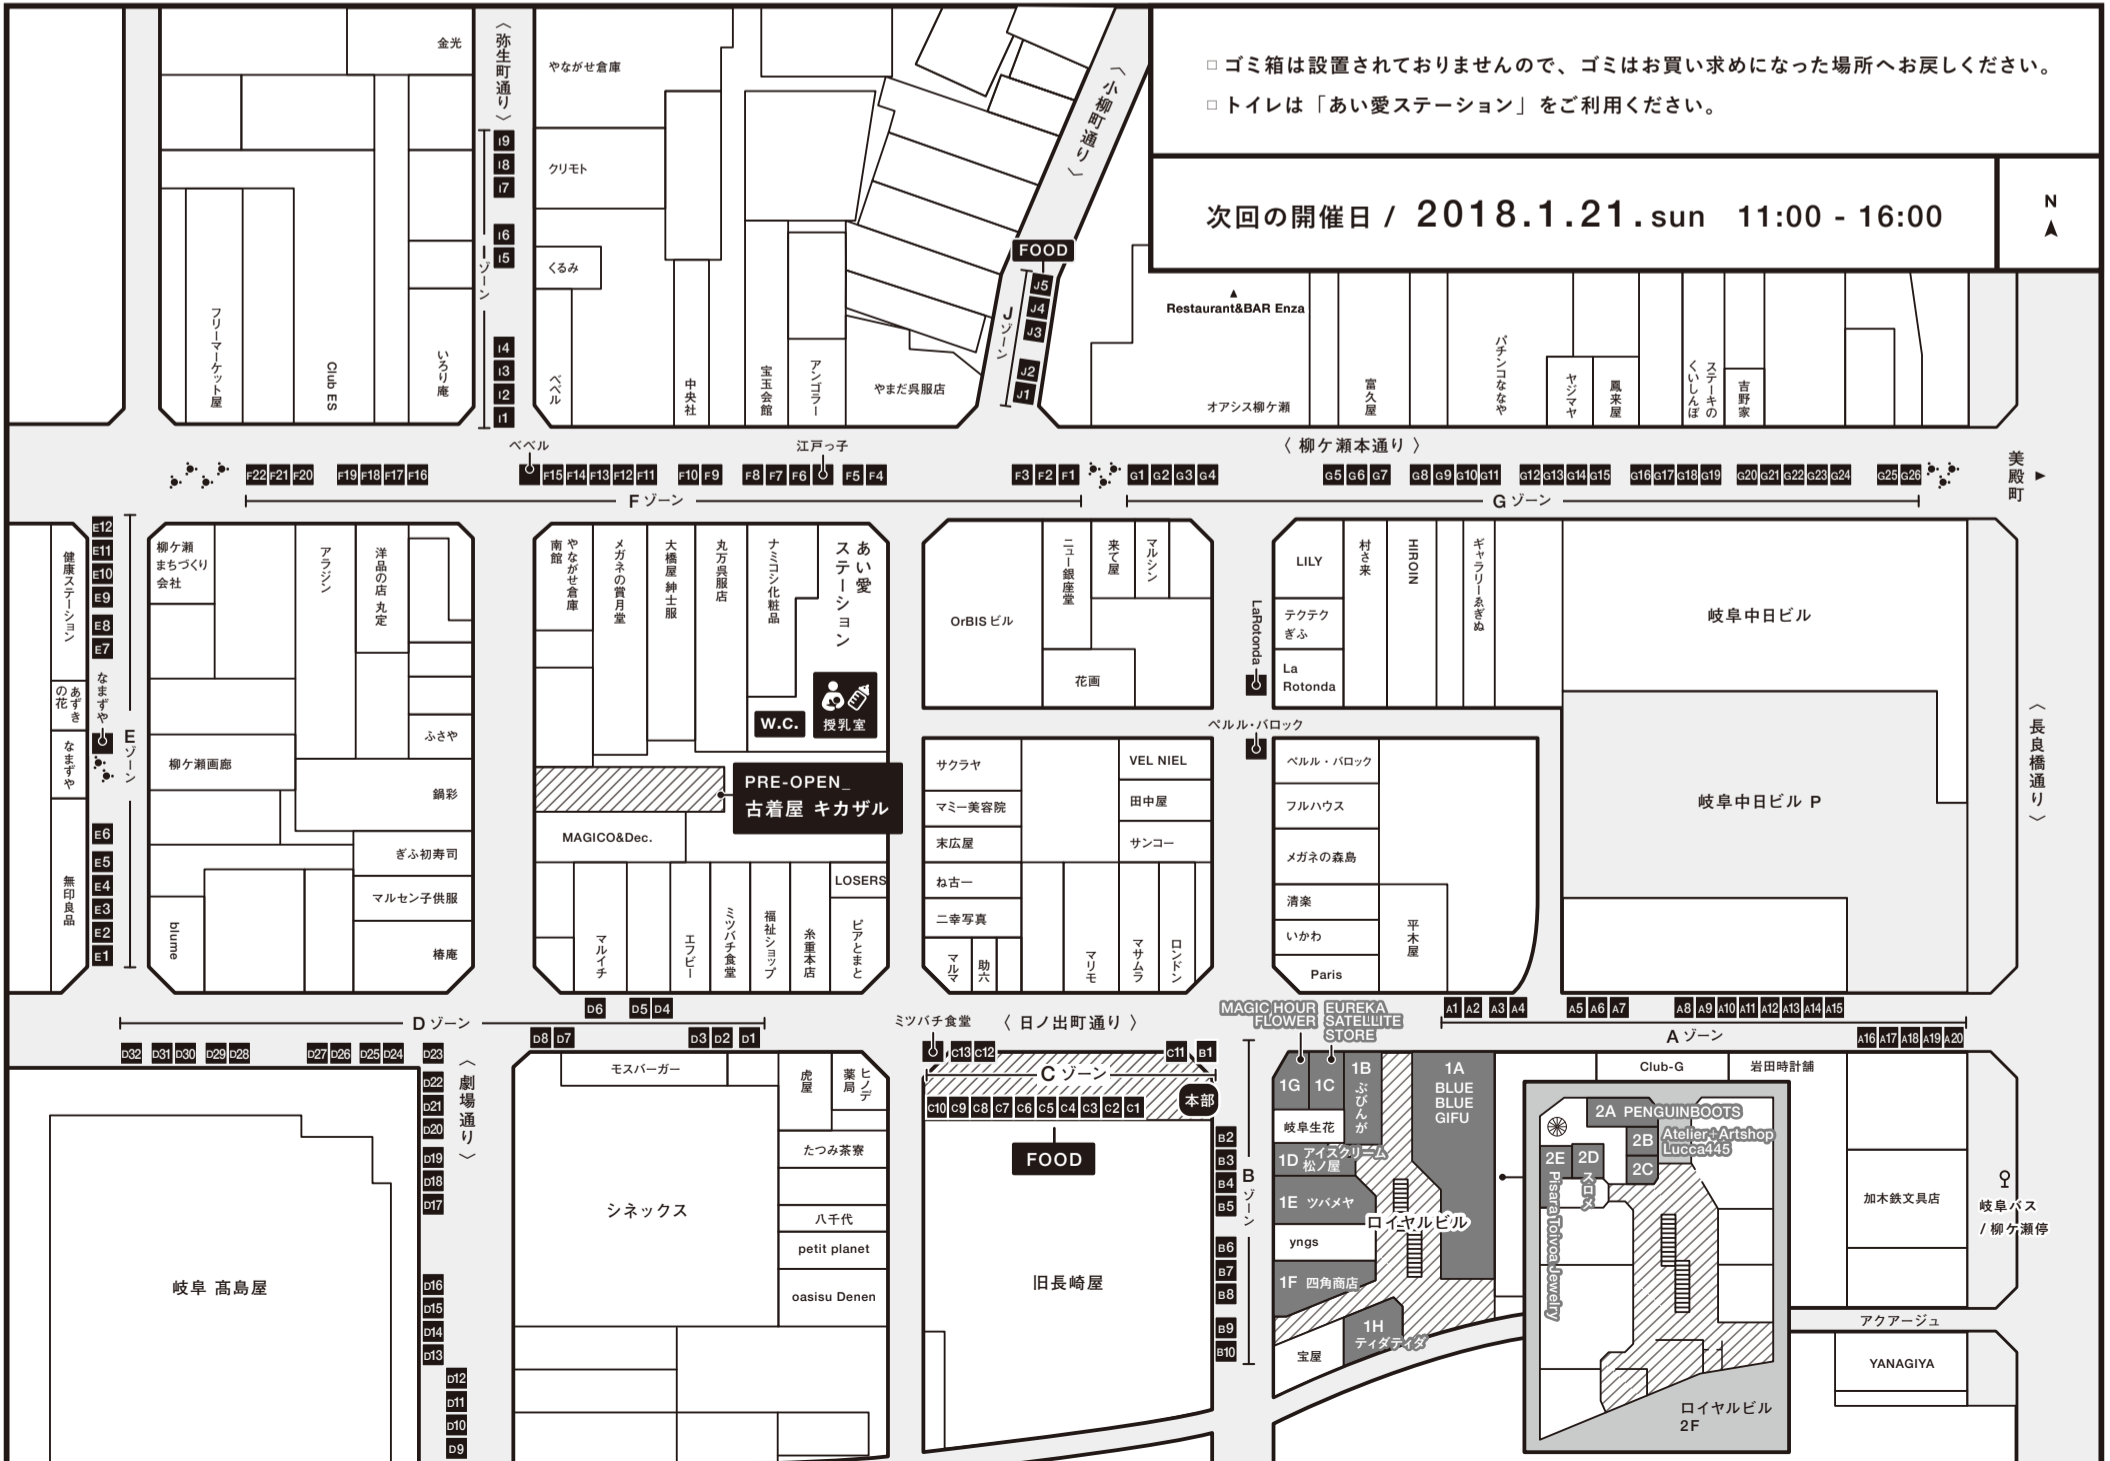

Royal40

Table listing various vendors and their booth numbers, including 1A_ BLUE BLUE GIFU, 1B_ 柳ヶ瀬 ぶびんが, 1C_ EUREKA SATELLITE STORE, etc.

HANDMADESHOPS

- List of handmade shops including A01 ひなたあるき (絵本/花雑貨), A02 suginoharumi (紙雑貨), A03 トビマツショウイチロウ (イラスト/雑貨), etc.

次回の開催日 / 2018.1.21.sun 11:00 - 16:00