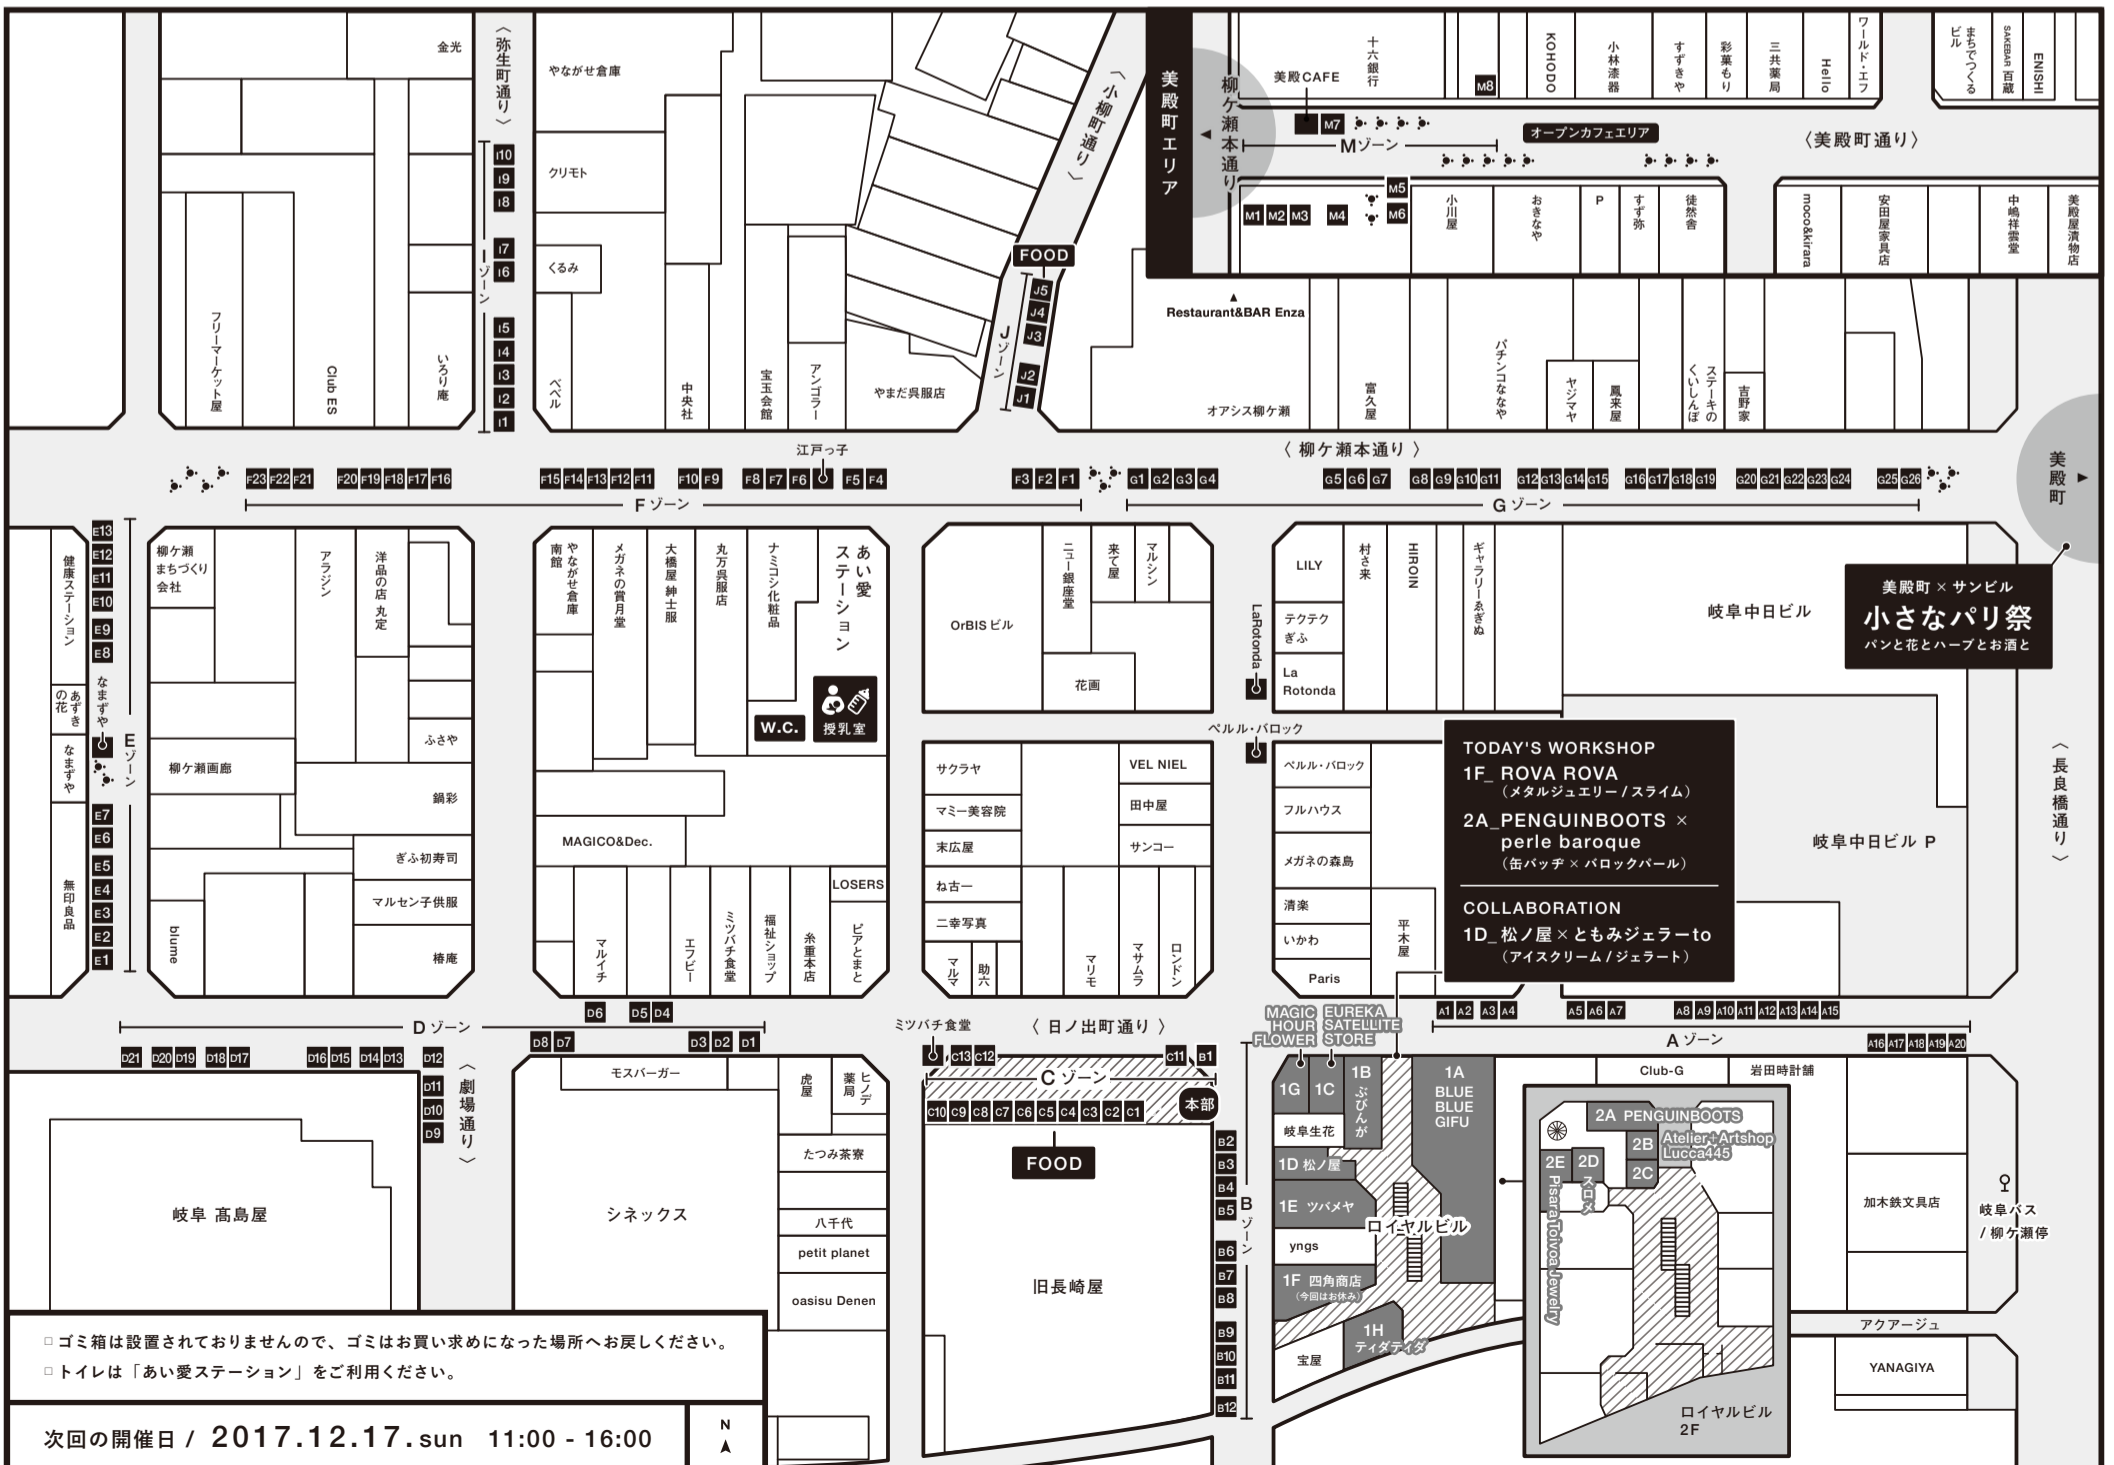

Royal40

Table listing various stalls and workshops such as BLUE BLUE GIFU, EUREKA SATELLITE STORE, ROVA ROVA, and MAGIC HOUR FLOWER.

HANDMADE SHOPS

- Comprehensive list of handmade shops including A01 似顔絵 eno, B01 woodpecker, C01 お菓子屋 Rietto, and others.

ごみ箱は設置されておりませんので、ゴミはお買い求めになった場所へお戻しください。
次回の開催日 / 2017.12.17.sun 11:00 - 16:00